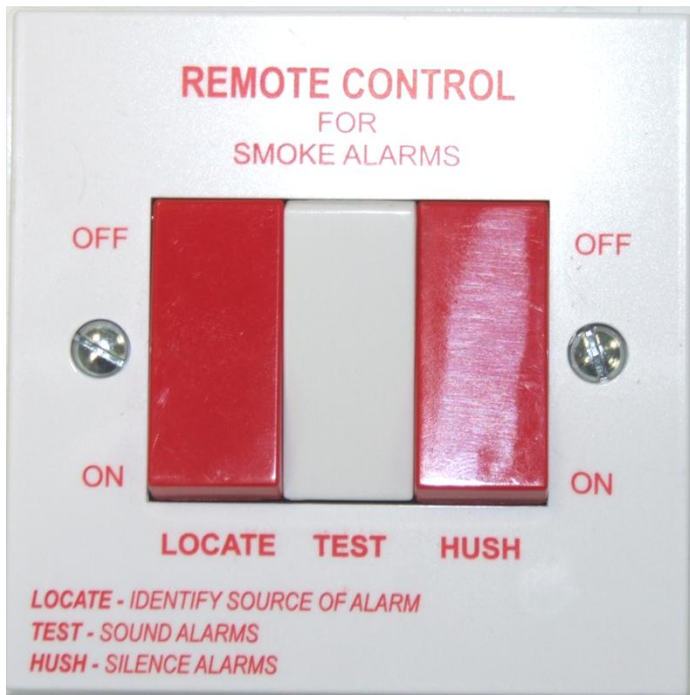

Simple User Guide

1. If there is a fire immediately evacuate the premises.
2. When the alarms go off and the cause is not obvious, **press the locate switch**. This will silence all the alarms except those sensing fire themselves.
3. Please exercise caution when searching for the active device (see manufacturers instruction guide) if you are fully satisfied there is not a fire, **please press hush**.

The hush facility is only designed for nuisance false alarms. For fire safety reasons it will not work in the presence of visible smoke (even small amounts). Please ensure the area is completely clear of smoke before using the hush facility.

In the case of repeated false alarms please contact the engineer.

Please note, a more detailed user guide has been supplied by the manufacturer and the installers please take time to read and understand.